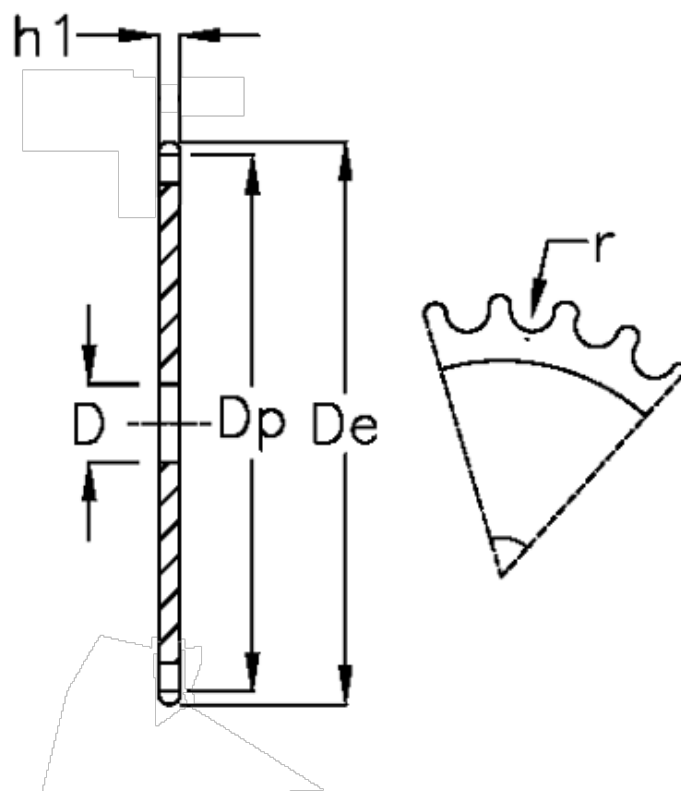

Article number: 616021007032

Description: Plate wheel 12 B-1 Z=32 simplex

Measures

C	= 2
D	= 20
De	= 203.3
Dp	= 194.35
For chain size	= 3/4 x 7/16
For chain type	= 12 B-1
h1	= 11.1
Number of teeth	= 32

$r = 12.07$